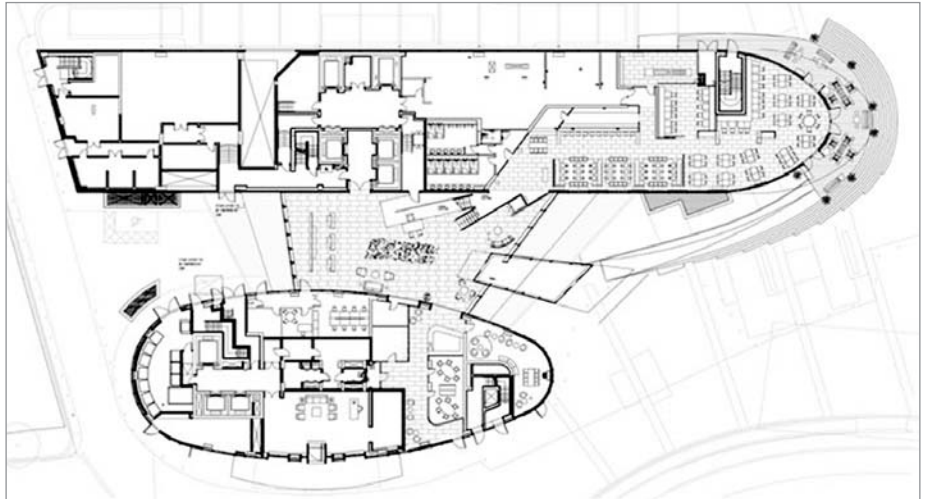

Client: Ballymore Properties / Radisson Edwardian
Completion: 2007

RADISSON EDWARDIAN NEW PROVIDENCE WHARF, LONDON

A new luxury hotel interlinked with the SOM-designed Ontario Tower and arranged around a dramatic central plaza. The tower soars 29 storeys above the riverside with panoramic views over London, the river and Canary Wharf's distinctive skyline.

The interlinking glazed atrium between the hotel and the tower houses the reception area and lobby lounge. A glass bridge leads to a luxury health spa housed within the first floor level of the tower. The spa contains a fully equipped gym, dance studio, treatment rooms and a relaxation space.

A cocktail bar and restaurant lead to large stepped riverside terraces. Other hotel facilities include a banqueting suite, business centre, meeting rooms and an executive boardroom.

The 180 guestrooms include a presidential suite also overlooking the river.